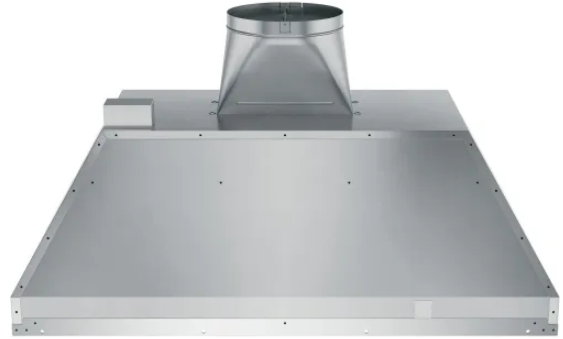

**Qty: 1**

**Finish:** Stainless Steel

**Bosch HGS8655UC**

36 Inch Wide 3.4 Cu. Ft. Free Standing Gas Range

**Qty: 1**

**Finish:** Stainless Steel

**GE Profile UVC9360SLSS**

290 - 610 CFM 36 Inch Wide Range Hood Insert with WiFi Connect