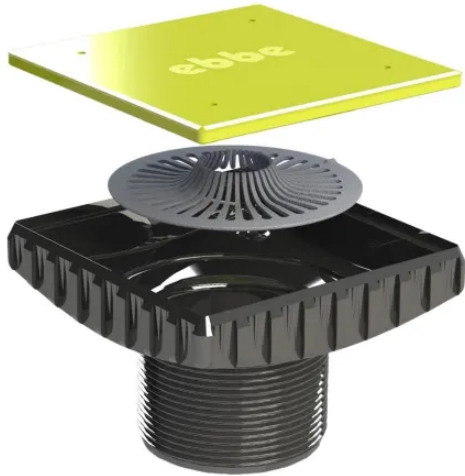

**Qty: 1**

**Finish:** Brilliance Stainless

**Ebbe America E4404**

PRO Drain Cover - Brushed Nickel

**Qty: 1**

**Finish:** Brushed Nickel

**Ebbe America E4400**

Ebbe Square Drain Riser